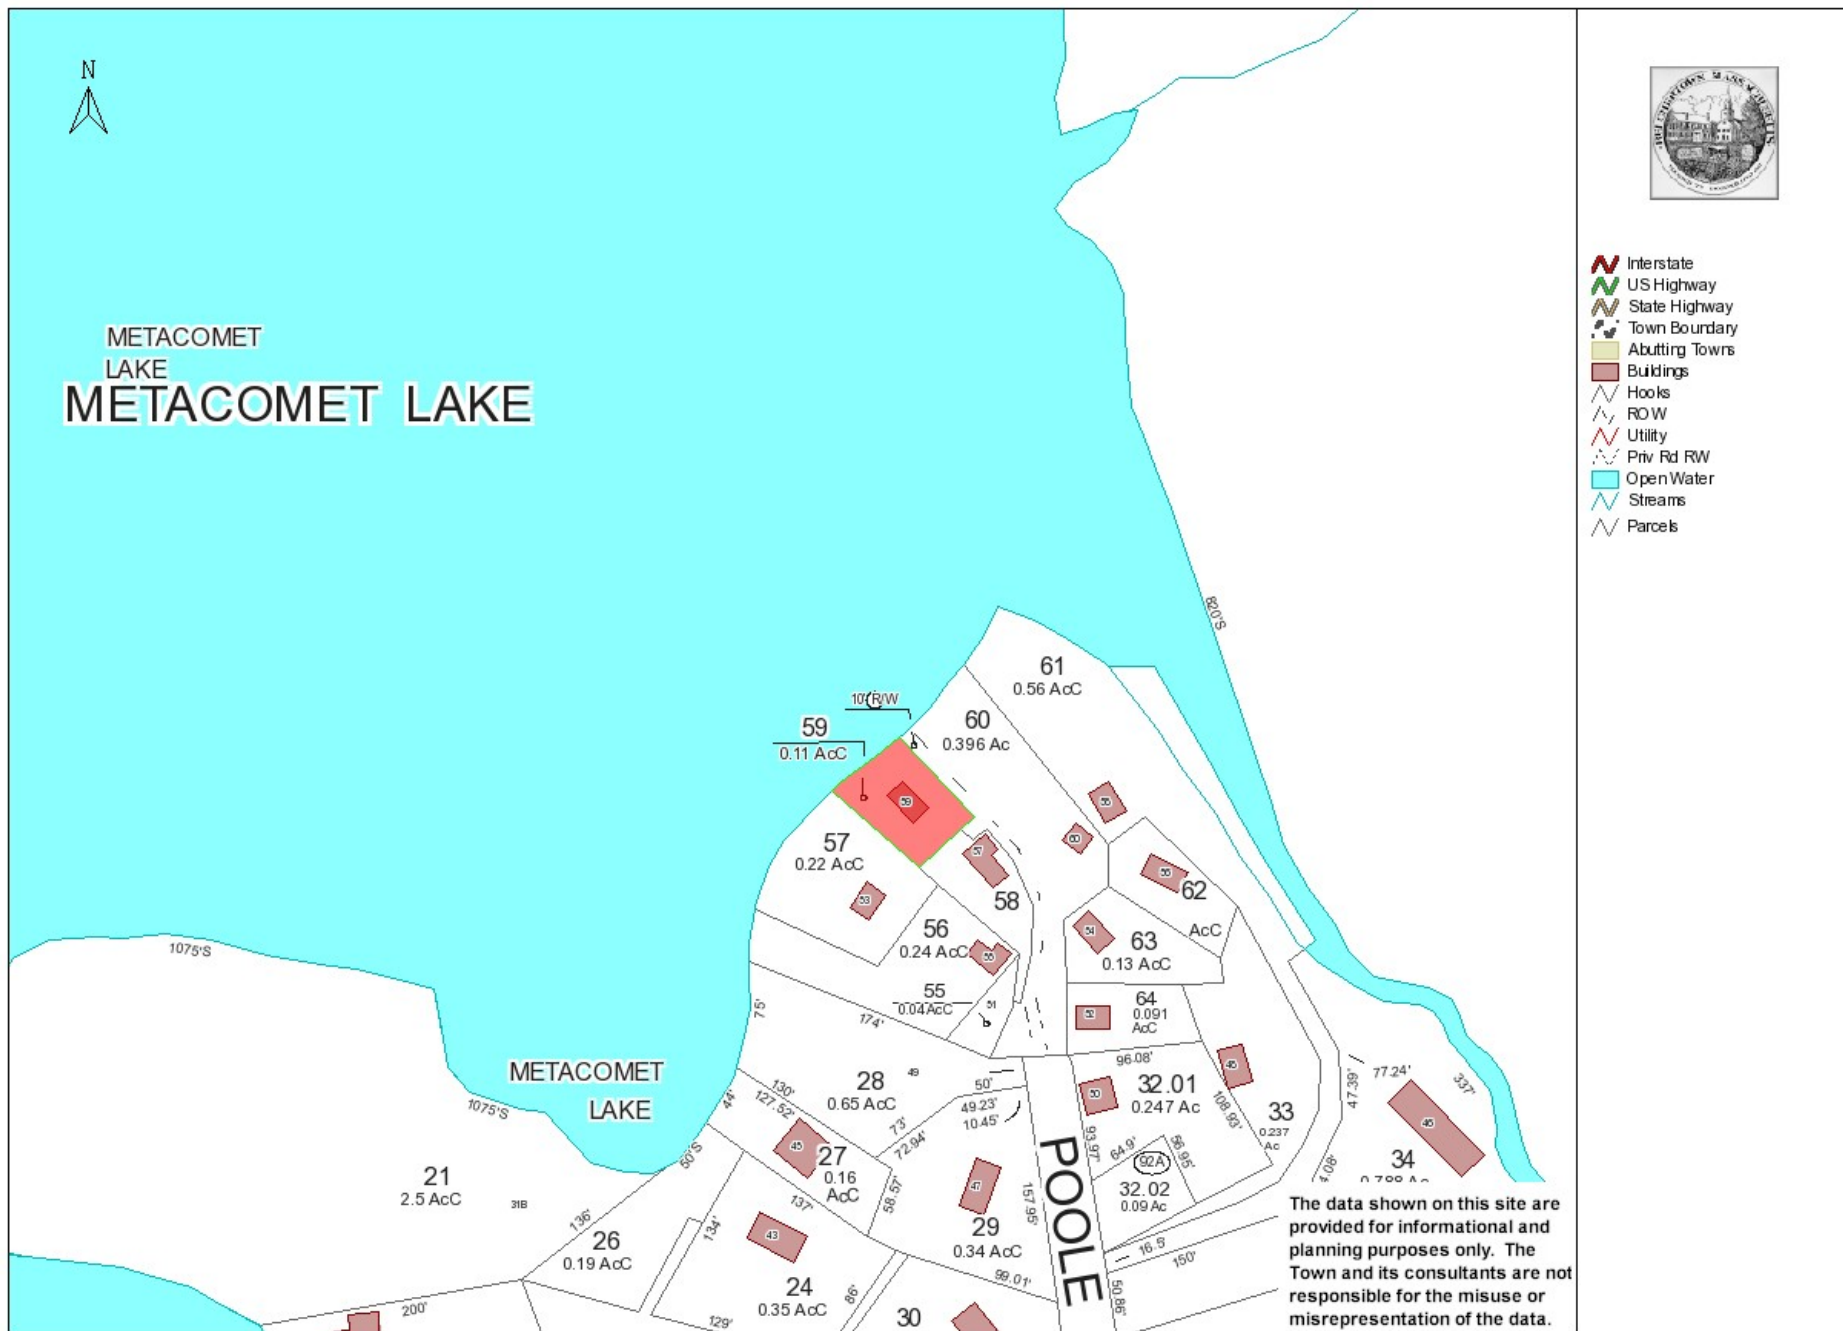

# METACOMET LAKE

- Interstate
- US Highway
- State Highway
- Town Boundary
- Abutting Towns
- Buildings
- Hooks
- ROW
- Utility
- Priv Rd RW
- Open Water
- Streams
- Parcels

The data shown on this site are provided for informational and planning purposes only. The Town and its consultants are not responsible for the misuse or misrepresentation of the data.

0 140 280 ft